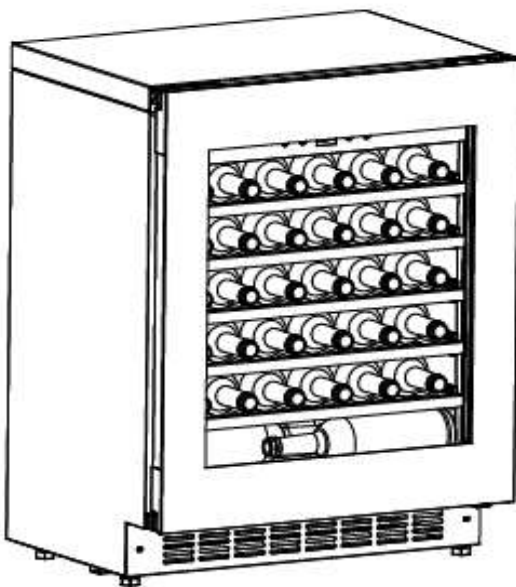

W30PANEL-TO

Appliance Designation	Wine Storage
GTIN	5061068710442
EEL Class	F
Rated EEL	124
Noise Level dB(A)	38dB
Noise Class	C
Rated annual energy consumption	102kWh/annum
Climate Class	T - 16-43°C
Compressor	Inverter compressor
Refrigerant	R600A
Fan Assisted Cooling	Yes
Ventilation Required	Plinth ventilation essential
Temperature Range	5 to 20°C
Zone Type	1 zone
Defrosting Type	Manual
Installation	Undercounter
Door	Panel ready - triple glazed
Door Handle	Push to open or with handle
Door Open Direction	RH hinged
Reversible Door	Yes
Door-Open Alarm Function	Yes
Lock	No
Capacity (L)	77L
Standard Storage Quantity	33 x 750mL Bordeaux/Burgundy bottles
Shelves	5 Beech wood shelves + base shelf
Shelf Type	Telescopic
Light	Strip LED - 3000-6000k + RGB (dimnable)
Auto. Lighting Function	Yes
Control	TFT touch screen display - full colour
Control Display Colour	Full colour
Charcoal Filter	Yes
Softclose	Yes
Heating Ability	No
Internal Humidity	55-85% - automatic
Vibration Free	Yes
Power Lead Length	1.5m
Adjustable Feet	Yes - 70mm
Warranty	3 years P & L
Furniture Fixing	Fixing brackets supplied - must be fixed

Body Dimension / Weight

820 x 597 x 447.7mm (h x w x d)

55kg

Packing Dimension / Weight

1000 x 700 x 700 (h x w x d)

60kg

****This product MUST be fixed to furniture to avoid tilting.**

ENERGY LABEL

102 kWh/annum

99826002

BOTTLE LOADING

BOTTLE LOADING DIAGRAM

Please note - larger bottles may require a shelf removing and the stated capacity will decrease from 33 Bordeaux bottles.

Furniture Door Information