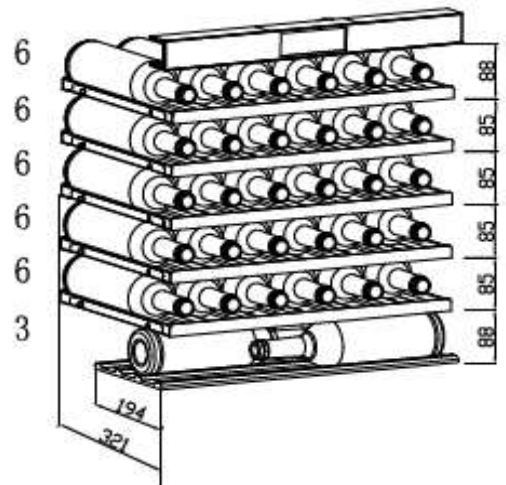

BOTTLE LOADING

BOTTLE LOADING DIAGRAM

Please note - larger bottles may require a shelf removing and the stated capacity will decrease from 33 Bordeaux bottles.