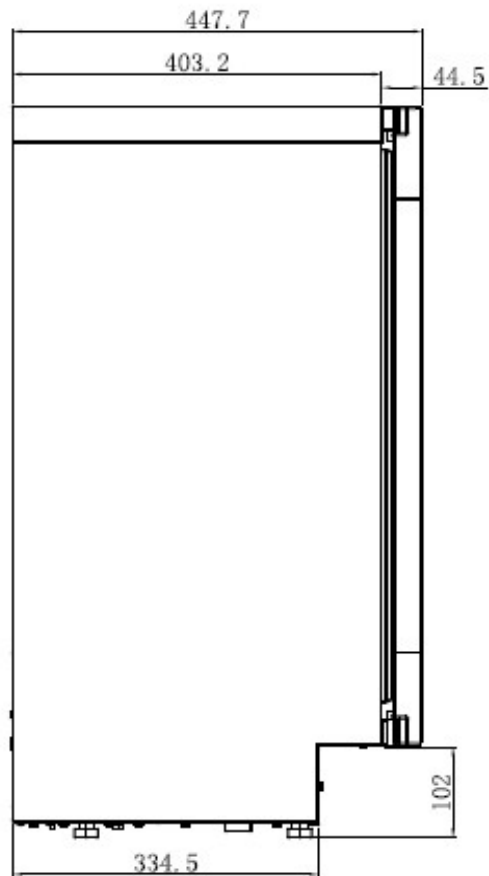

Body Dimension / Weight

820 x 597 x 447.7mm (h x w x d)

55kg

Packing Dimension / Weight

1000 x 700 x 700 (h x w x d)

60kg

****This product MUST be fixed to furniture to avoid tilting.**

ENERGY LABEL

102 kWh/annum

99826002

BOTTLE LOADING

BOTTLE LOADING DIAGRAM

Please note - larger bottles may require a shelf removing and the stated capacity will decrease from 33 Bordeaux bottles.

Furniture Door Information

	A (mm)	B (mm)	C (mm)	D (mm)	X (mm)	Max weight (kg)
W30PANEL-TO	595	715 min	440 <u>max</u>	500 <u>max</u>	13-22	17

INSTALLATION

PLEASE NOTE - DIMENSIONS CAN VARY BY +/- 2mm DUE TO MANUFACTURING TOLERANCES, ALL DIMENSIONS GIVEN IN MILLIMETRES (mm)

NICHE DIMENSIONS

PLEASE NOTE - DIMENSIONS CAN VARY BY +/- 2mm DUE TO MANUFACTURING TOLERANCES, ALL DIMENSIONS ARE GIVEN IN MILLIMETRES (mm)