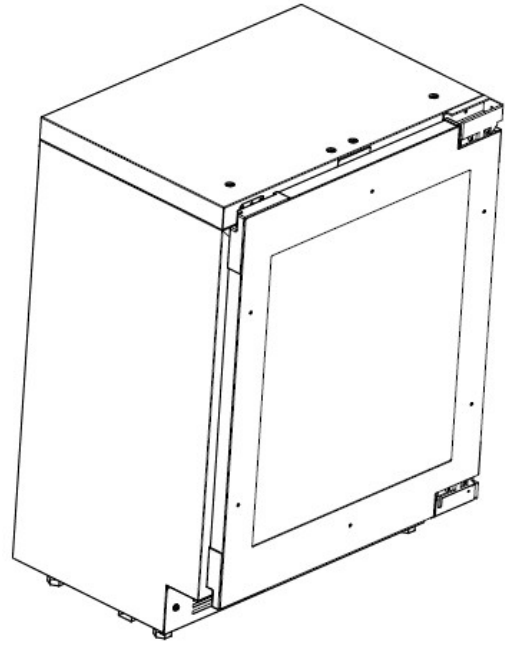

Body Dimension / Weight

820 x 597 x 447.7mm (h x w x d)

55kg

Packing Dimension / Weight

1000 x 700 x 700 (h x w x d)

60kg

****This product MUST be fixed to furniture to avoid tilting.**

ENERGY LABEL

102 kWh/annum

99826002

BOTTLE LOADING

BOTTLE LOADING DIAGRAM

Please note - larger bottles may require a shelf removing and the stated capacity will decrease from 33 Bordeaux bottles.

Furniture Door Information

	A (mm)	B (mm)	C (mm)	D (mm)	X (mm)	Max weight (kg)
W30PANEL-TO	595	715 min	440 <u>max</u>	500 <u>max</u>	13-22	17

INSTALLATION

PLEASE NOTE - DIMENSIONS CAN VARY BY +/- 2mm DUE TO MANUFACTURING TOLERANCES, ALL DIMENSIONS GIVEN IN MILLIMETRES (mm)

NICHE DIMENSIONS

PLEASE NOTE - DIMENSIONS CAN VARY BY +/- 2mm DUE TO MANUFACTURING TOLERANCES, ALL DIMENSIONS ARE GIVEN IN MILLIMETRES (mm)