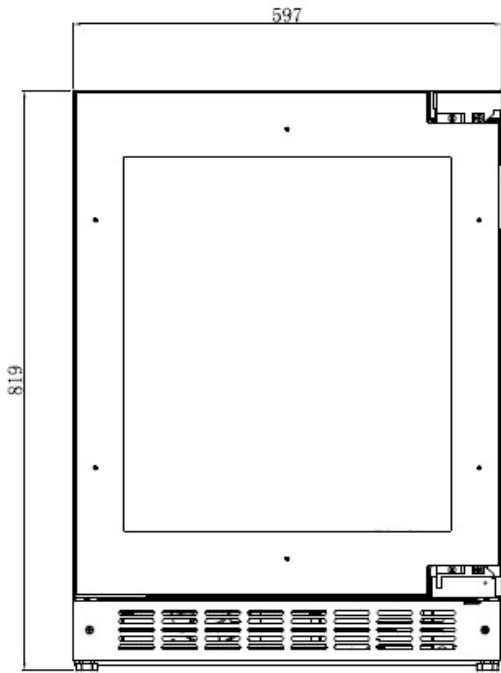

Body Dimension / Weight

820 x 597 x 447.7mm (h x w x d)

55kg

Packing Dimension / Weight

1000 x 700 x 700 (h x w x d)

60kg

****This product MUST be fixed to furniture to avoid tilting.**

ENERGY LABEL

102 kWh/annum

99826002

BOTTLE LOADING

BOTTLE LOADING DIAGRAM

Please note - larger bottles may require a shelf removing and the stated capacity will decrease from 33 Bordeaux bottles.

Furniture Door Information

	A (mm)	B (mm)	C (mm)	D (mm)	X (mm)	Max weight (kg)
W30PANEL-TO	595	715 min	440 <u>max</u>	500 <u>max</u>	13-22	17

INSTALLATION

PLEASE NOTE - DIMENSIONS CAN VARY BY +/- 2mm DUE TO MANUFACTURING TOLERANCES, ALL DIMENSIONS GIVEN IN MILLIMETRES (mm)

NICHE DIMENSIONS

PLEASE NOTE - DIMENSIONS CAN VARY BY +/- 2mm DUE TO MANUFACTURING TOLERANCES, ALL DIMENSIONS ARE GIVEN IN MILLIMETRES (mm)