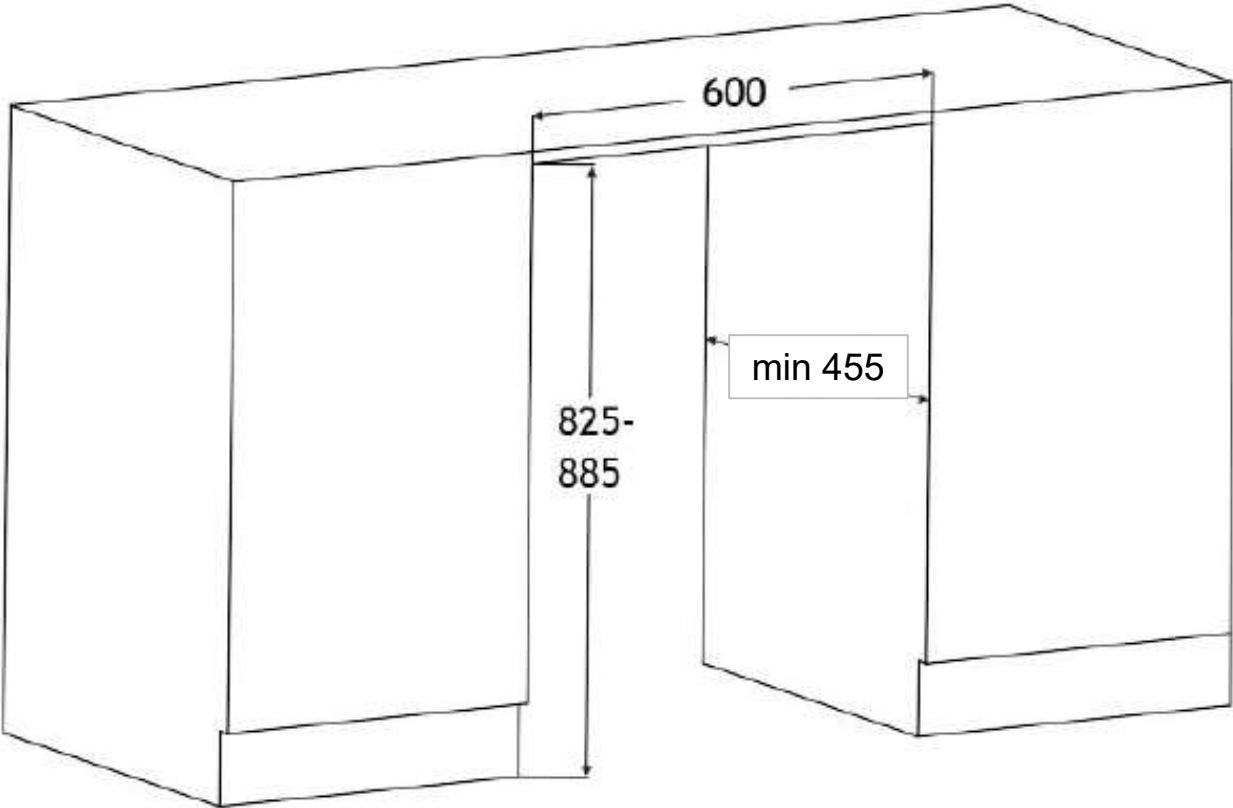

Body Dimension / Weight

820 x 597 x 447.7mm (h x w x d)

55kg

Packing Dimension / Weight

1000 x 700 x 700 (h x w x d)

60kg

****This product MUST be fixed to furniture to avoid tilting.**

ENERGY LABEL

102 kWh/annum

99826002

BOTTLE LOADING

BOTTLE LOADING DIAGRAM

Please note - larger bottles may require a shelf removing and the stated capacity will decrease from 33 Bordeaux bottles.

Furniture Door Information

	A (mm)	B (mm)	C (mm)	D (mm)	X (mm)	Max weight (kg)
W30PANEL-TO	595	715 min	440 <u>max</u>	500 <u>max</u>	13-22	17

INSTALLATION

PLEASE NOTE - DIMENSIONS CAN VARY BY +/- 2mm DUE TO MANUFACTURING TOLERANCES, ALL DIMENSIONS GIVEN IN MILLIMETRES (mm)

NICHE DIMENSIONS

PLEASE NOTE - DIMENSIONS CAN VARY BY +/- 2mm DUE TO MANUFACTURING TOLERANCES, ALL DIMENSIONS ARE GIVEN IN MILLIMETRES (mm)