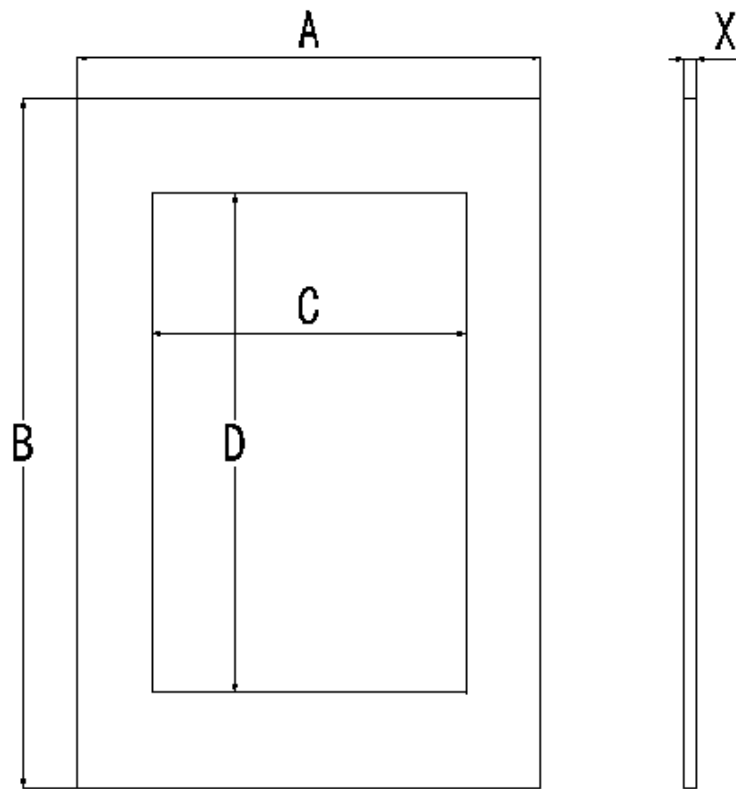

Body Dimension / Weight

820 x 597 x 447.7mm (h x w x d)

55kg

Packing Dimension / Weight

1000 x 700 x 700 (h x w x d)

60kg

****This product MUST be fixed to furniture to avoid tilting.**

ENERGY LABEL

102 kWh/annum

99826002

BOTTLE LOADING

BOTTLE LOADING DIAGRAM

Please note - larger bottles may require a shelf removing and the stated capacity will decrease from 33 Bordeaux bottles.

Furniture Door Information

	A (mm)	B (mm)	C (mm)	D (mm)	X (mm)	Max weight (kg)
W30PANEL-TO	595	715 min	440 <u>max</u>	500 <u>max</u>	13-22	17

INSTALLATION

PLEASE NOTE - DIMENSIONS CAN VARY BY +/- 2mm DUE TO MANUFACTURING TOLERANCES, ALL DIMENSIONS GIVEN IN MILLIMETRES (mm)

NICHE DIMENSIONS

PLEASE NOTE - DIMENSIONS CAN VARY BY +/- 2mm DUE TO MANUFACTURING TOLERANCES, ALL DIMENSIONS ARE GIVEN IN MILLIMETRES (mm)